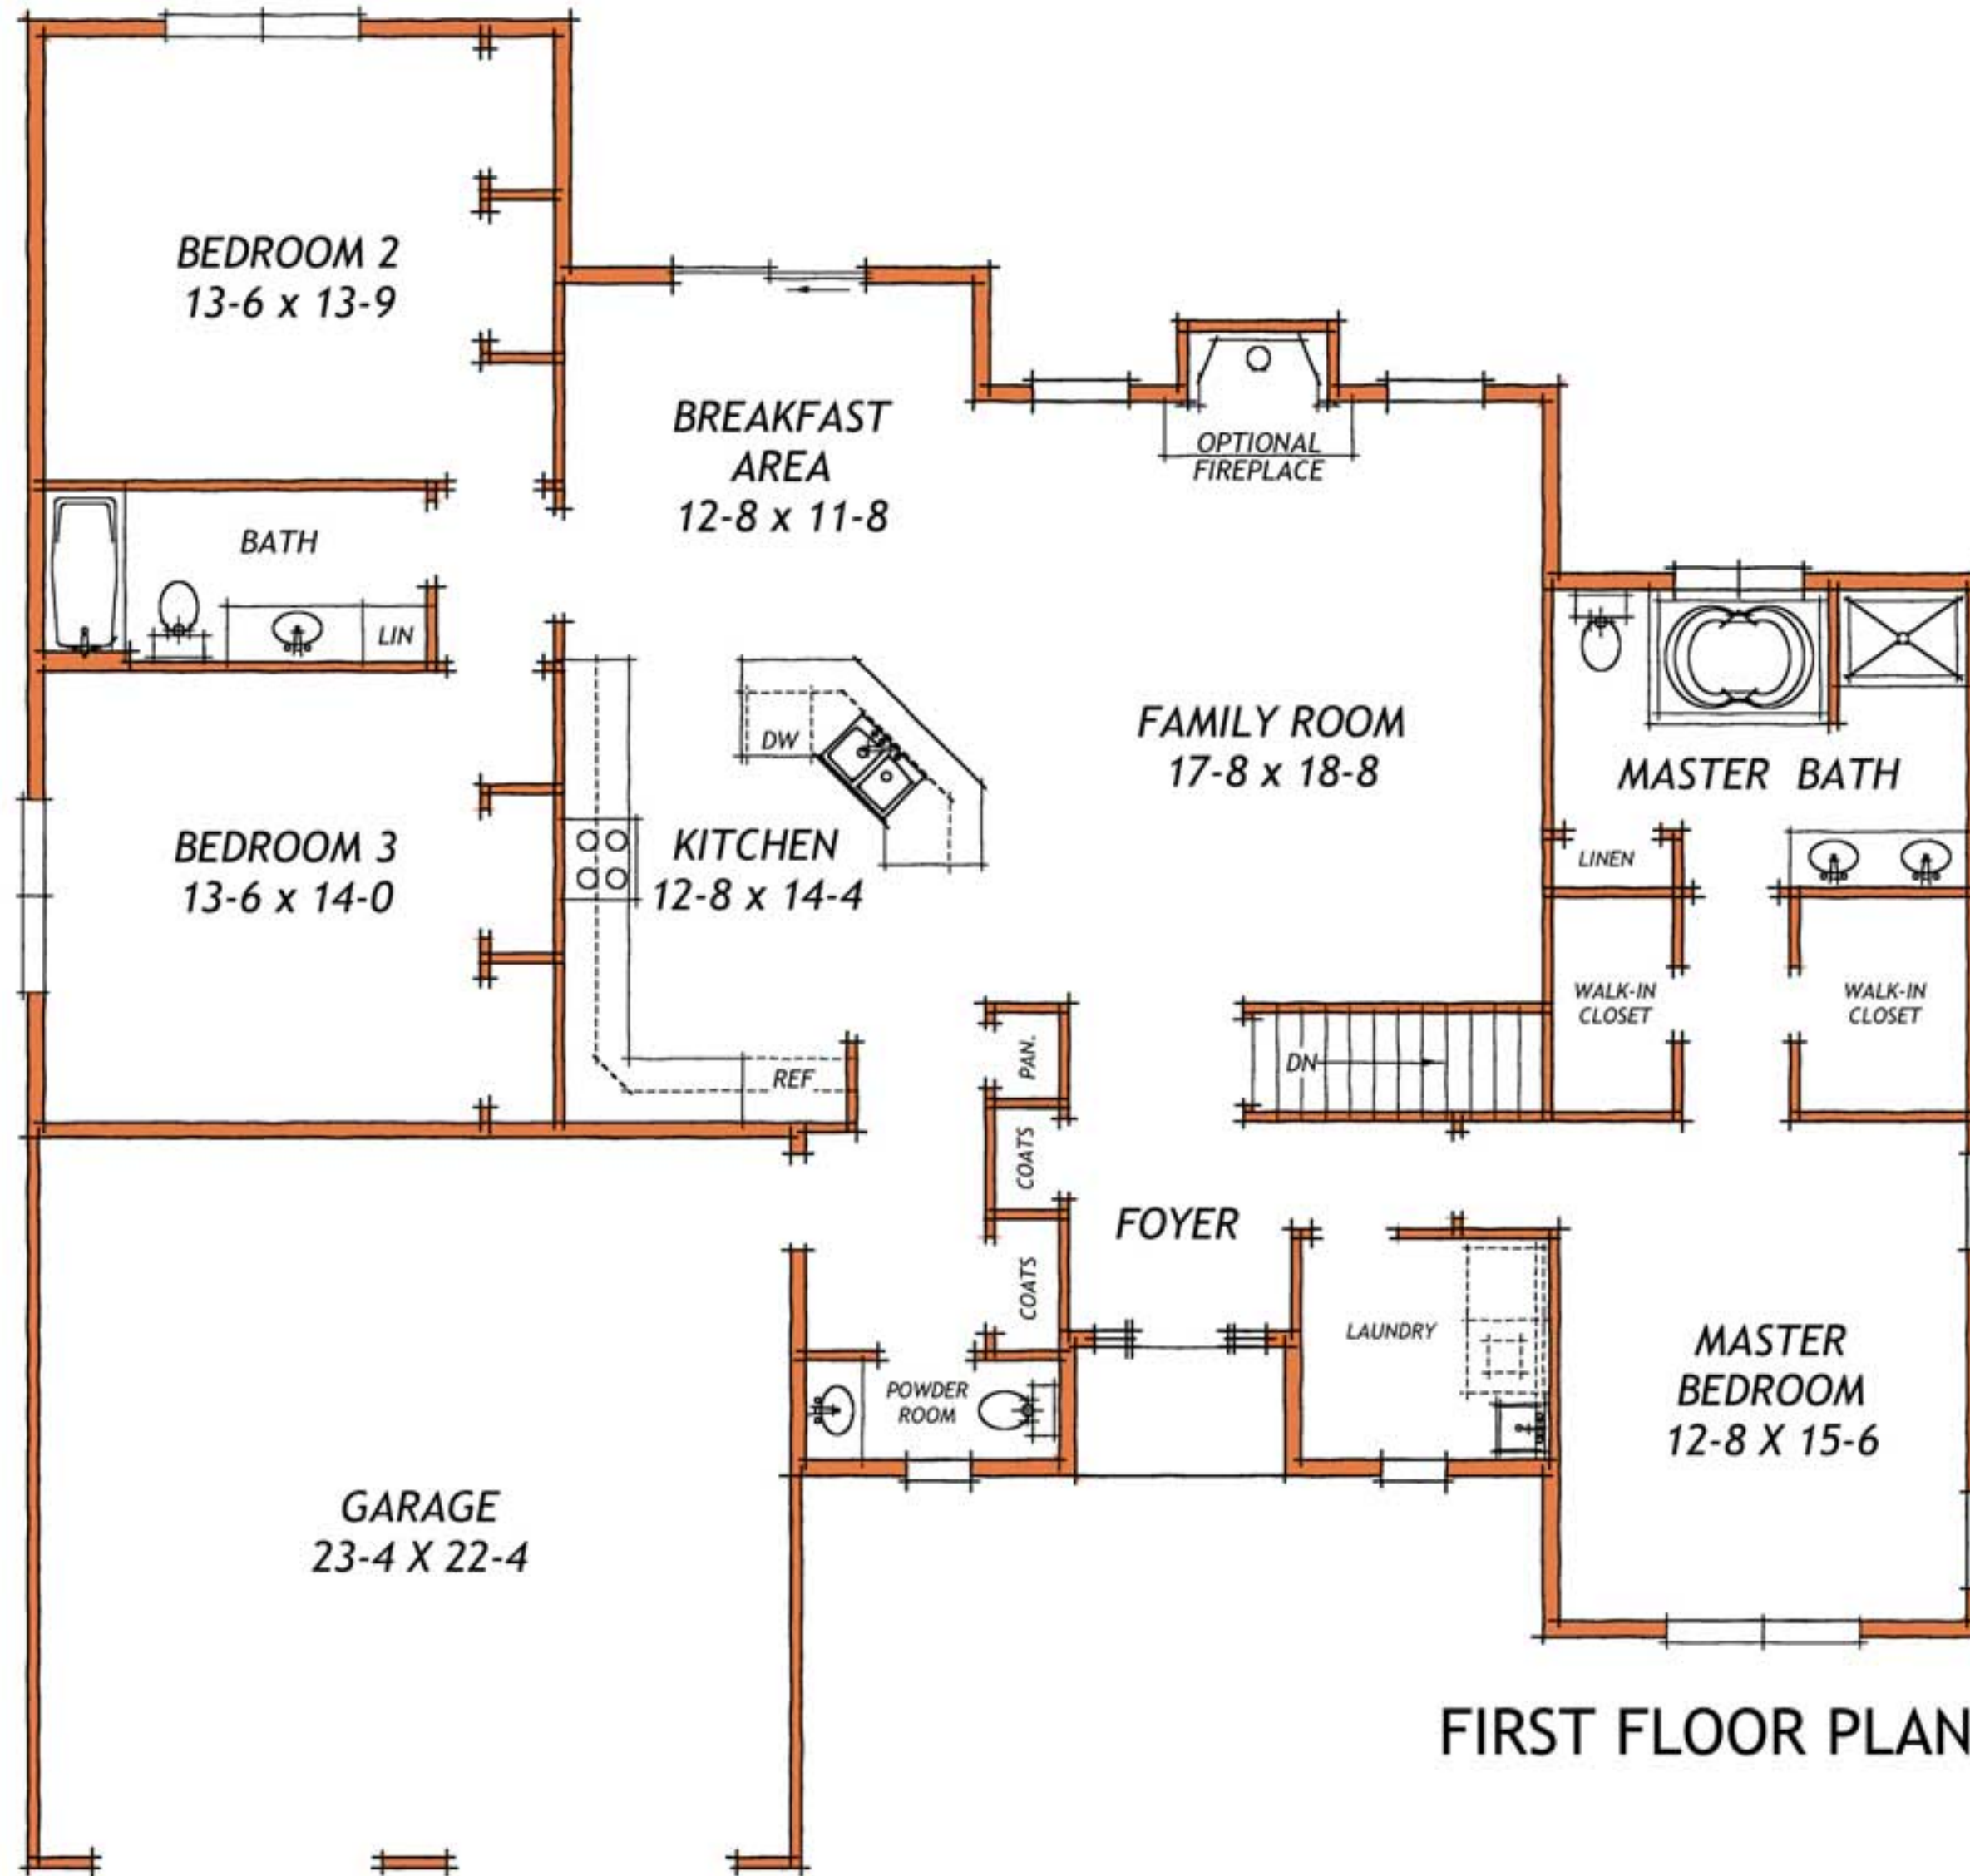

The Brookhollow Collection

Dale Kunkel

The Brookhollow Collection

First Floor Plan

Square Feet:
First Floor 2,008

Overall Dimensions:
60'-8" Wide x 57'-4" Deep

FIRST FLOOR PLAN