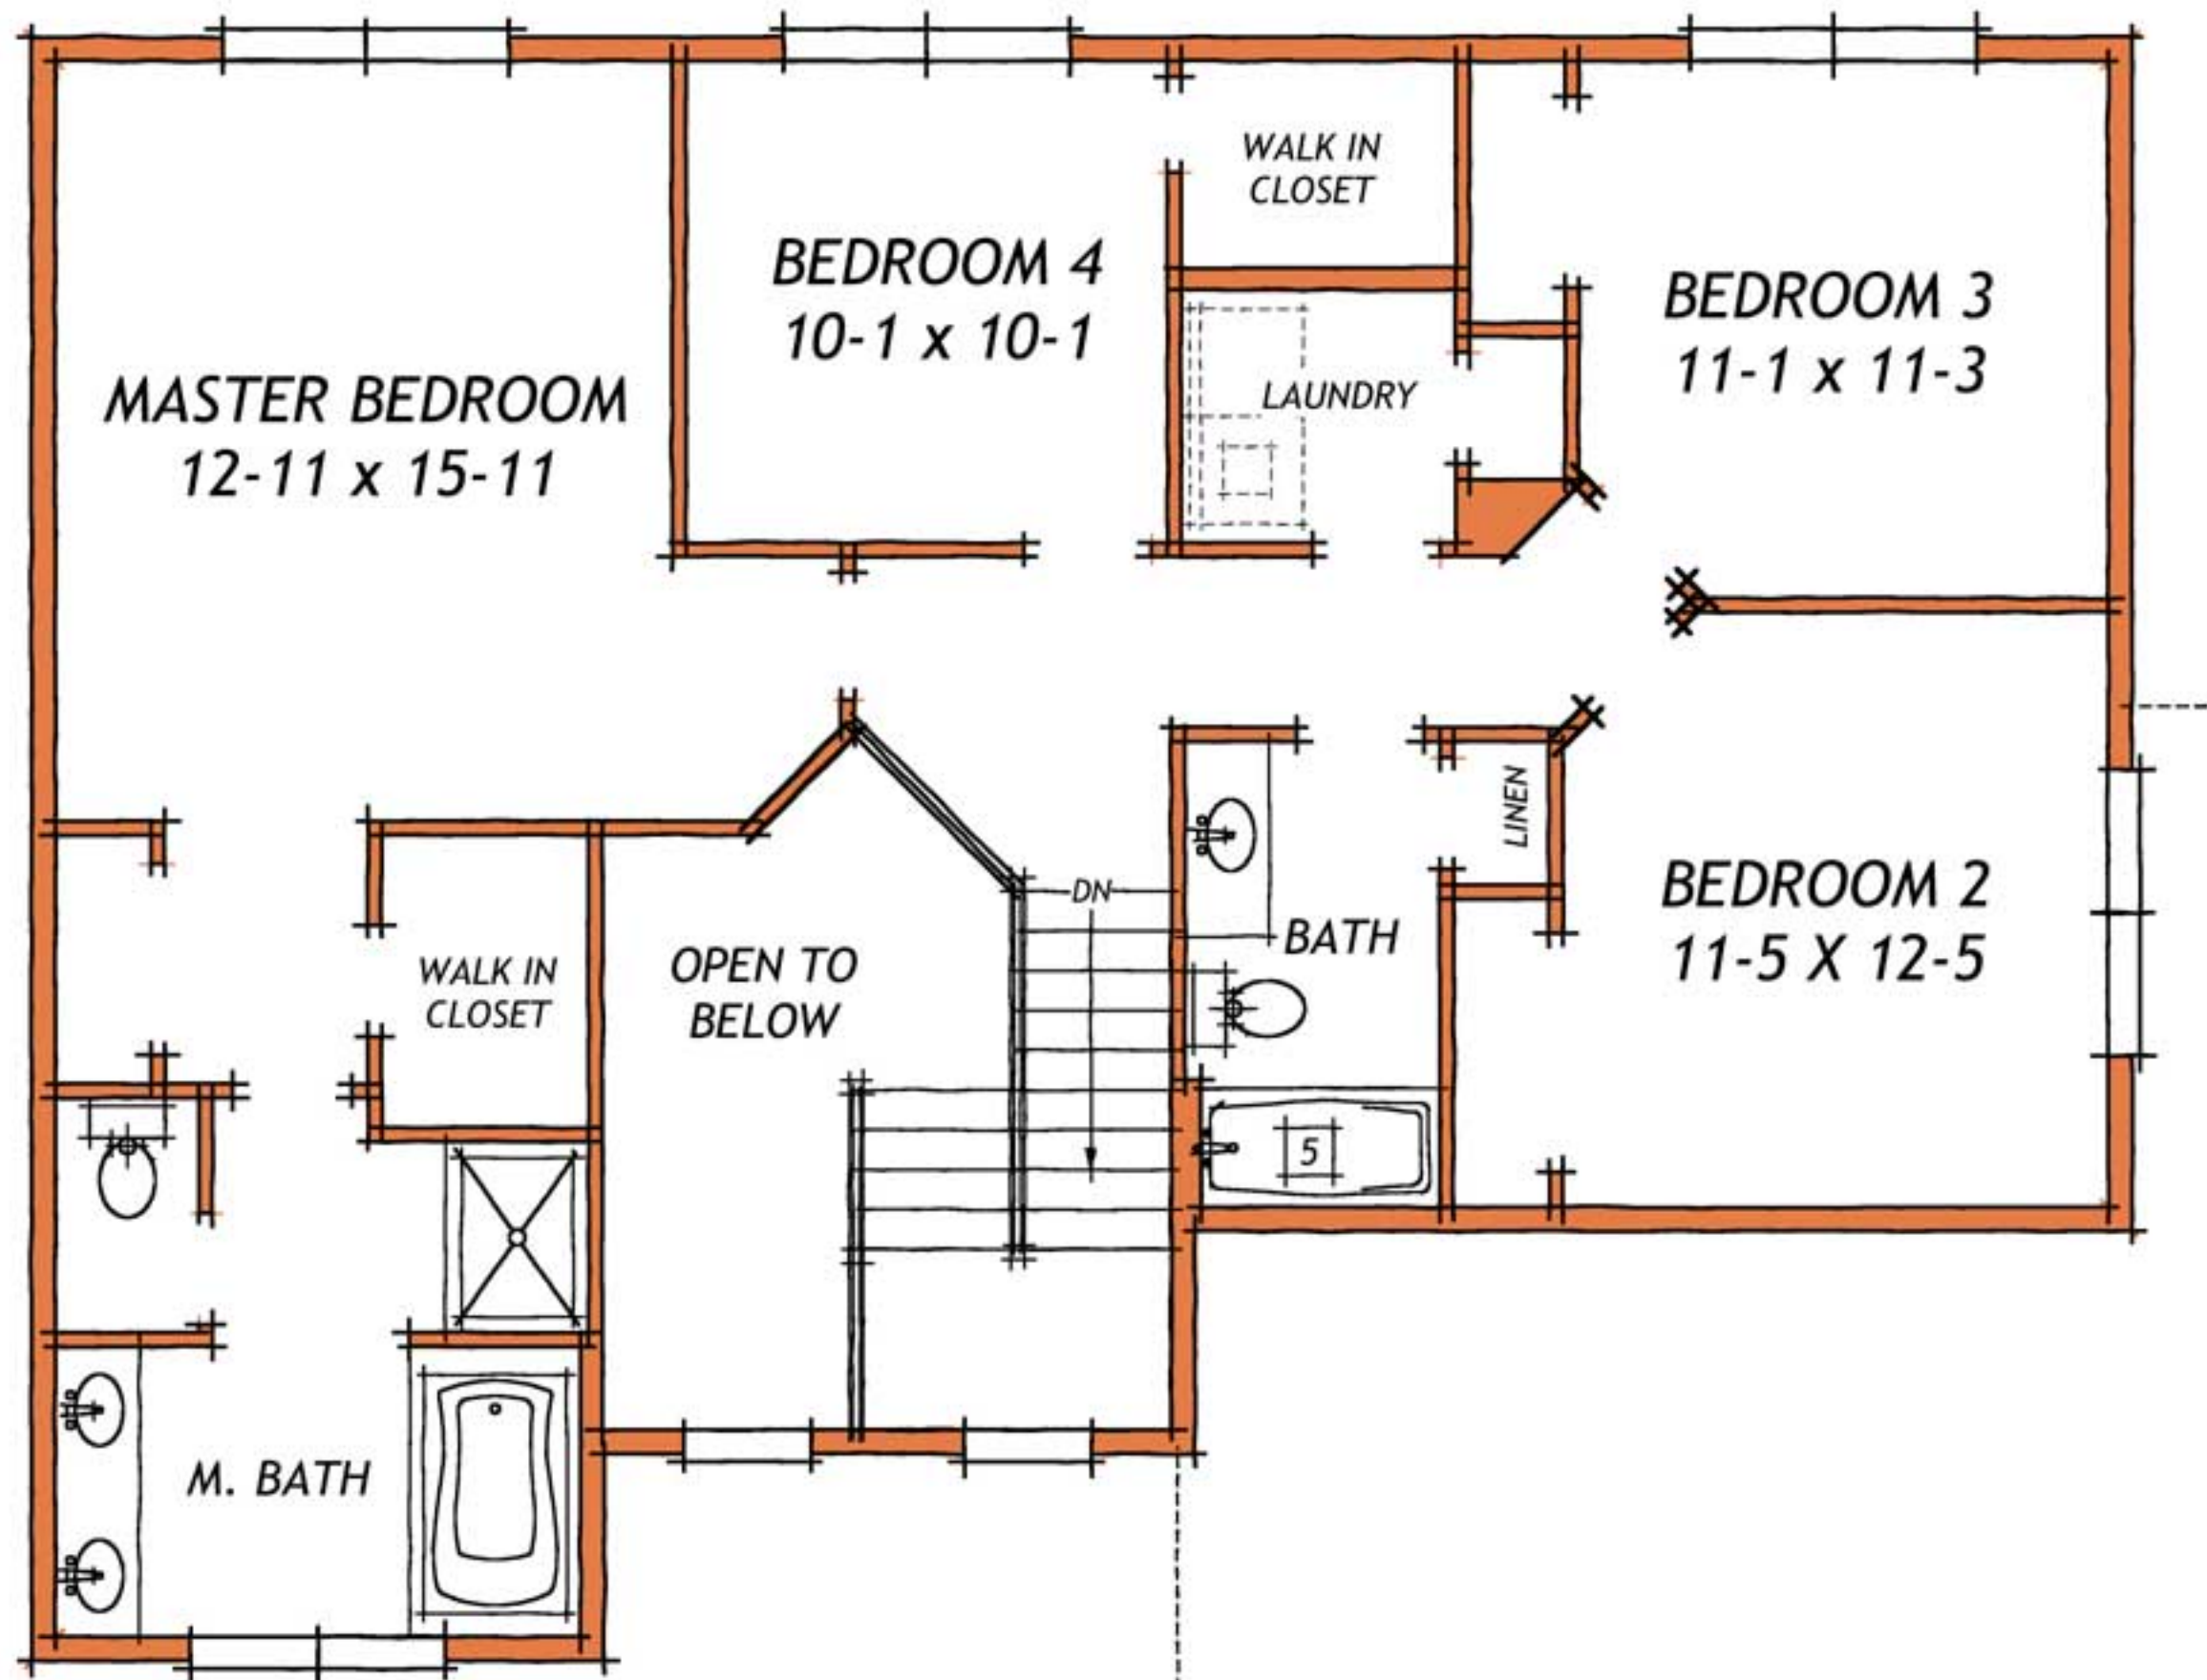

## First Floor Plan

**SQUARE FEET:**

FIRST FLOOR	1,056
SECOND FLOOR	1,179
VOLUME	87
TOTAL	2,366
OPT. BREAKFAST AREA	44

FOOTPRINT: 46'-0" X 37'-6"

## FIRST FLOOR PLAN

# Chesterfield Country Farmhouse

Second Floor Plan

**SECOND FLOOR PLAN**