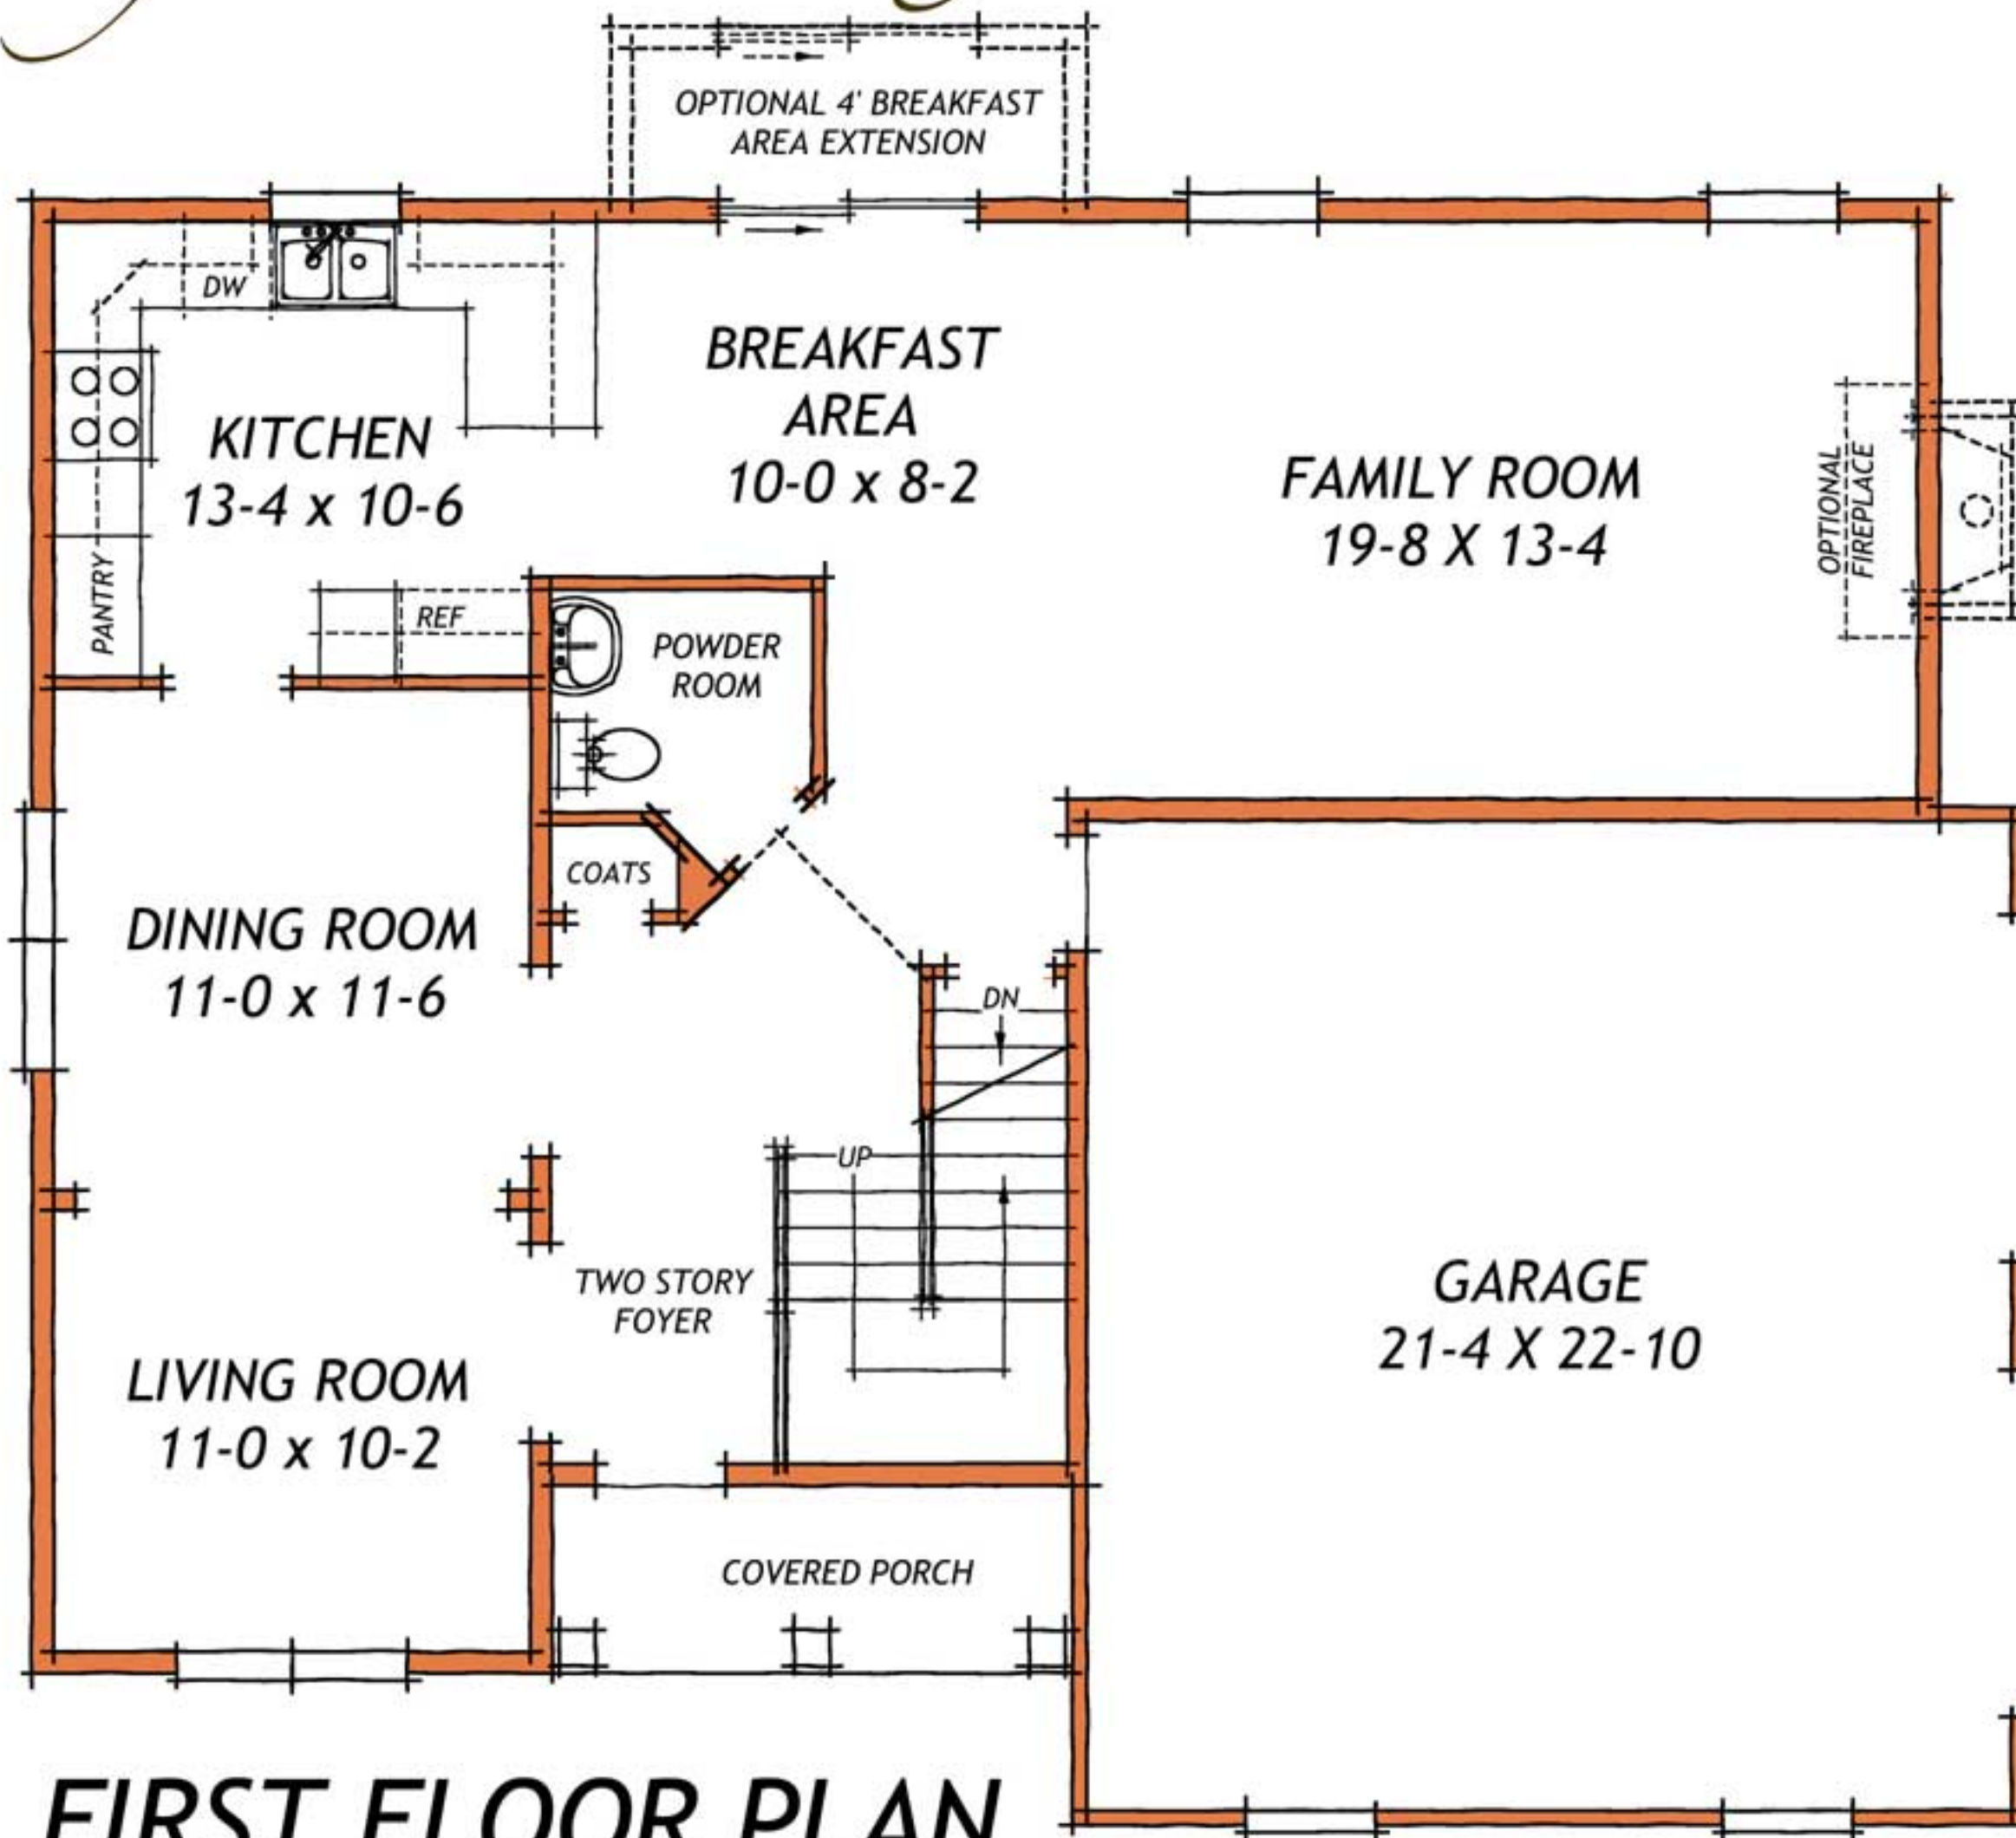

## First Floor Plan

**SQUARE FEET:**

FIRST FLOOR	1,056
SECOND FLOOR	1,179
VOLUME	87
TOTAL	2,366
OPT. BREAKFAST AREA	44

FOOTPRINT: 46'-0" X 37'-6"

## FIRST FLOOR PLAN

# Chesterfield Country Farmhouse

Second Floor Plan

**SECOND FLOOR PLAN**