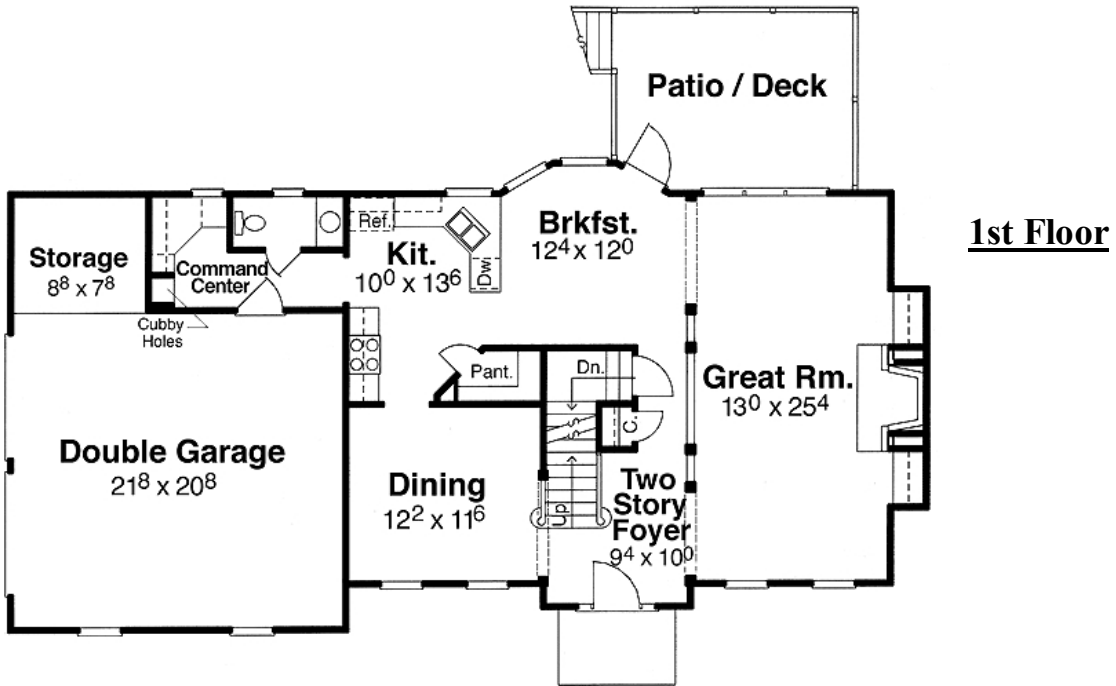

THE GLADWYNN

Main Level: 1,105
Second Level: 1,432
Total: 2,537 Sq. Ft.

Bedrooms: 4
Baths: 2
Half Baths: 1
Width: 58'
Depth: 31'
Stories: 2
Garage Bays: 2

2nd Floor