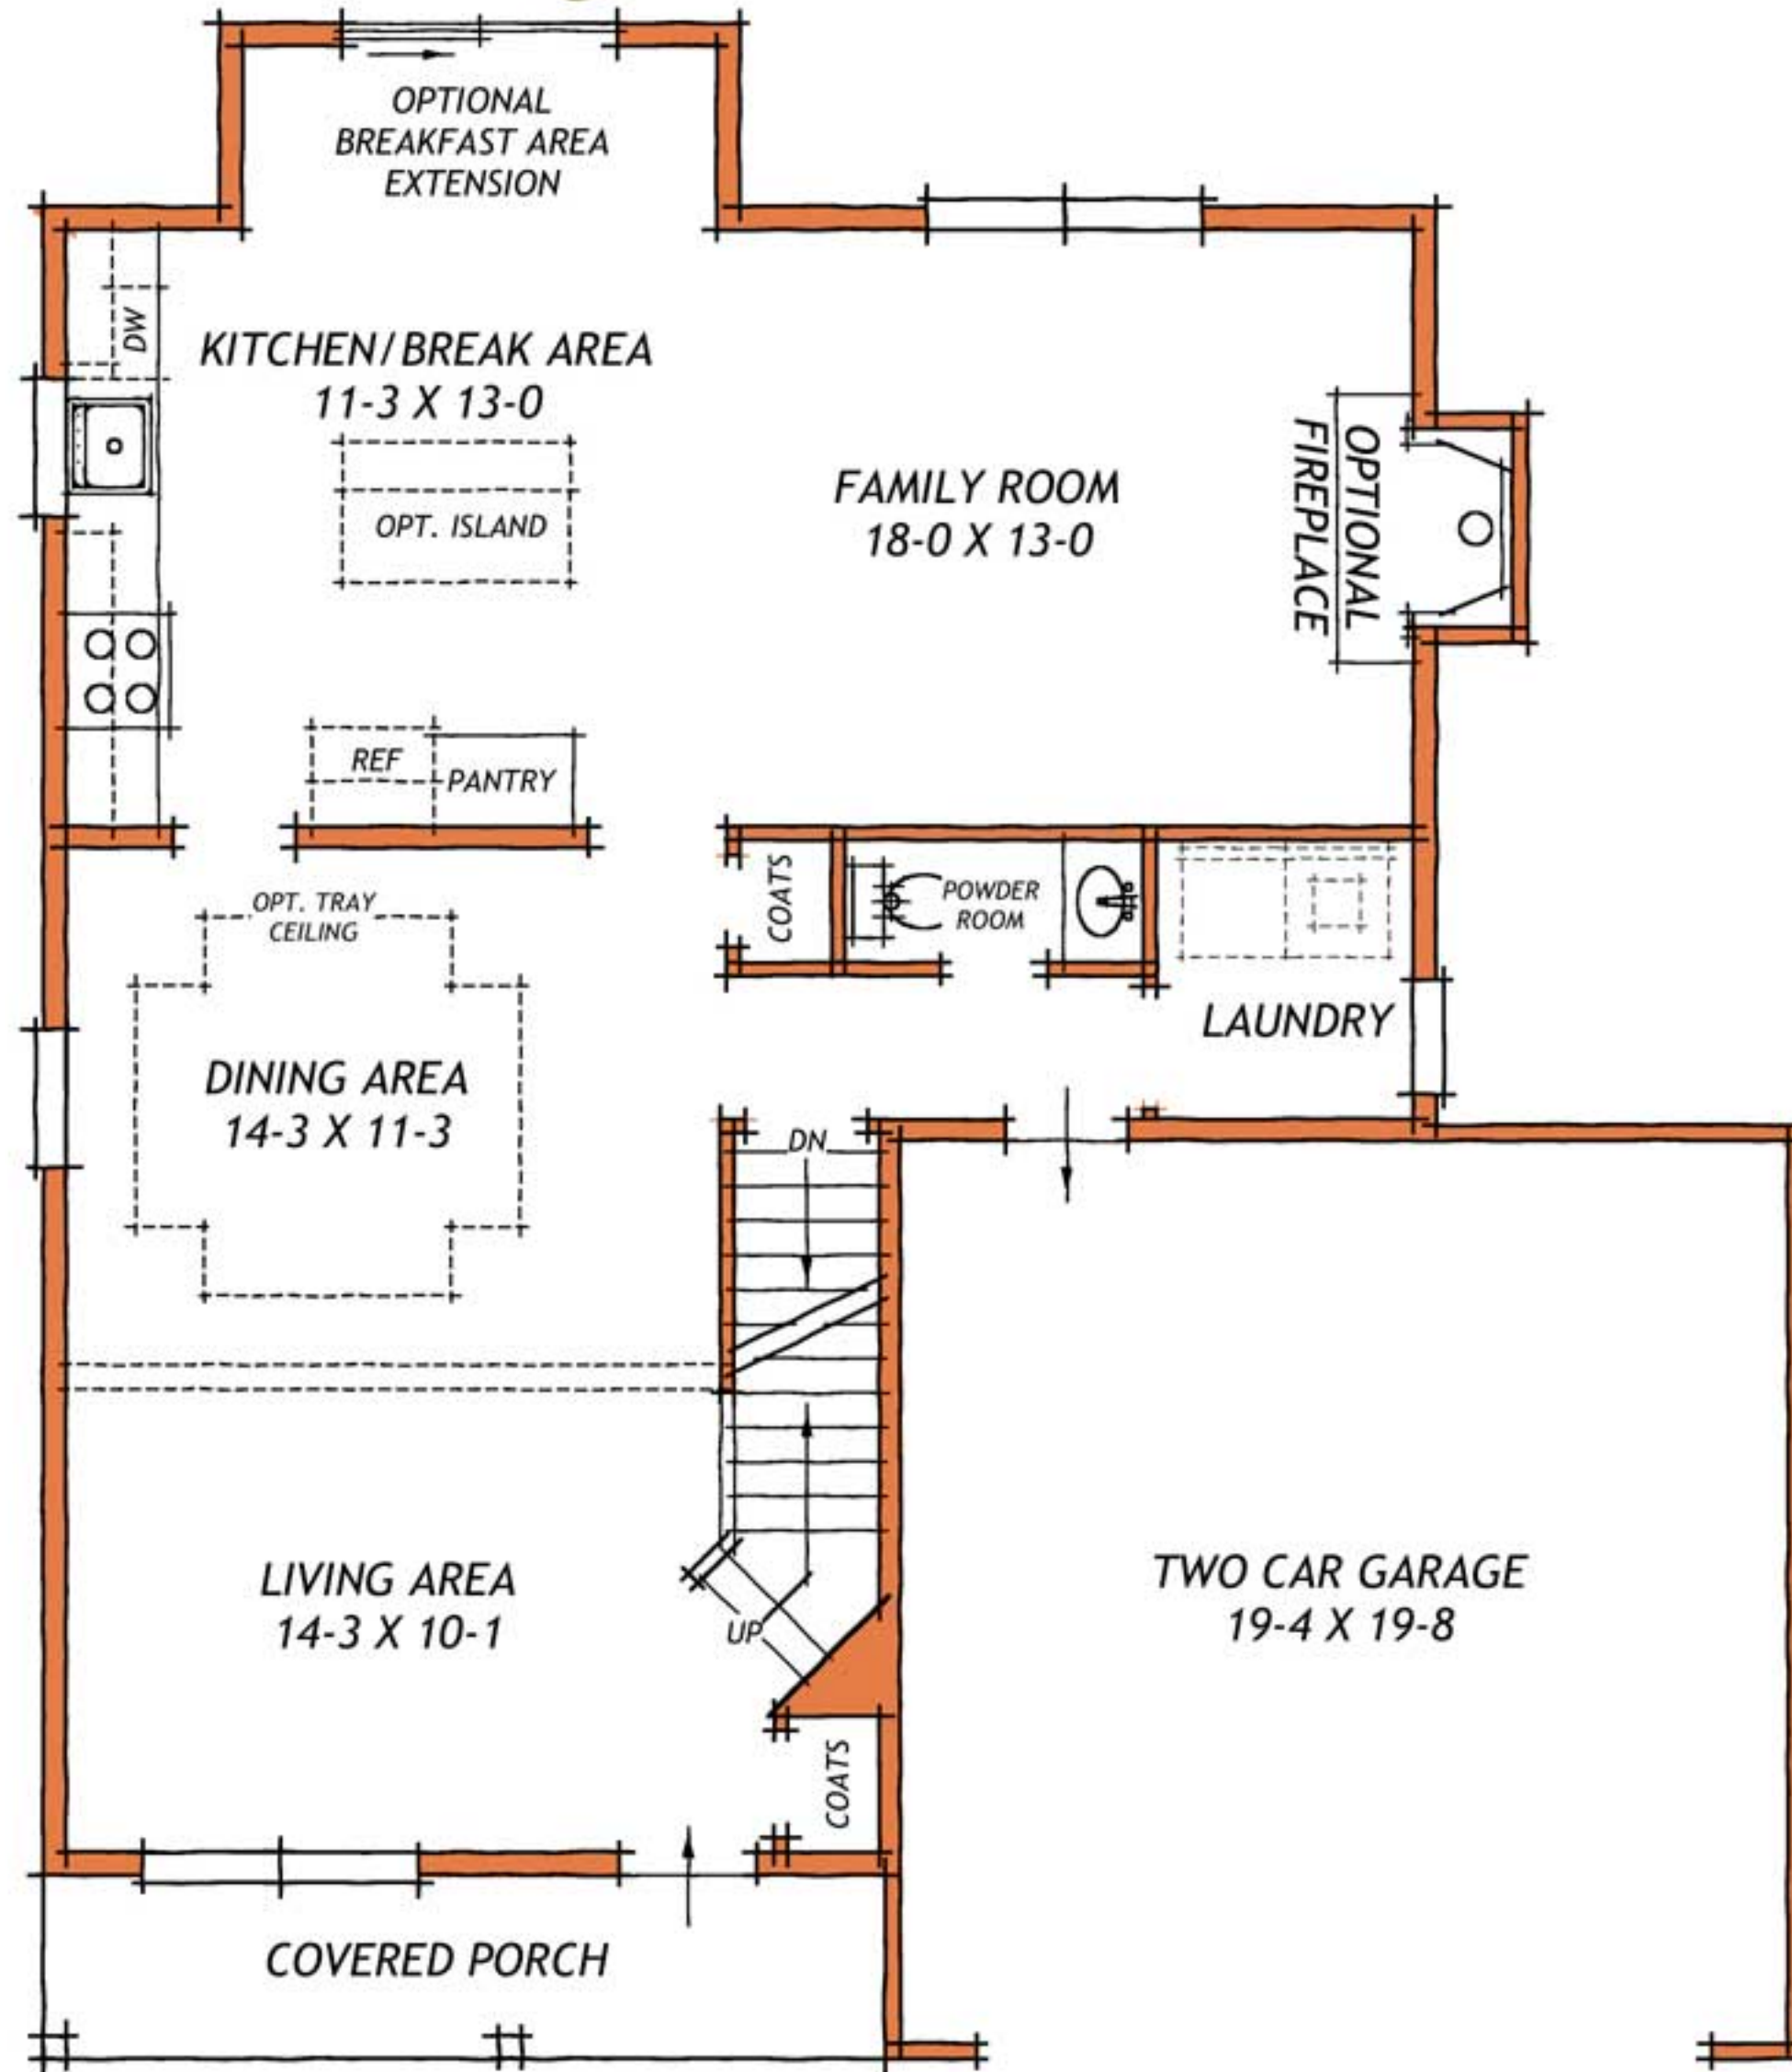

Somerdale Collection

Country Farmhouse

Dale Kunkel

Somerdale Country Farmhouse

First Floor Plan

FIRST FLOOR PLAN

SQUARE FEET:	
FIRST FLOOR	915
SECOND FLOOR	1,053
VOLUME	53
TOTAL	2,021

OPT. BREAKFAST AREA 45

FOOTPRINT: 38'-4" X 40'-4"

Somerdale Country Farmhouse

Second Floor Plan

SECOND FLOOR PLAN