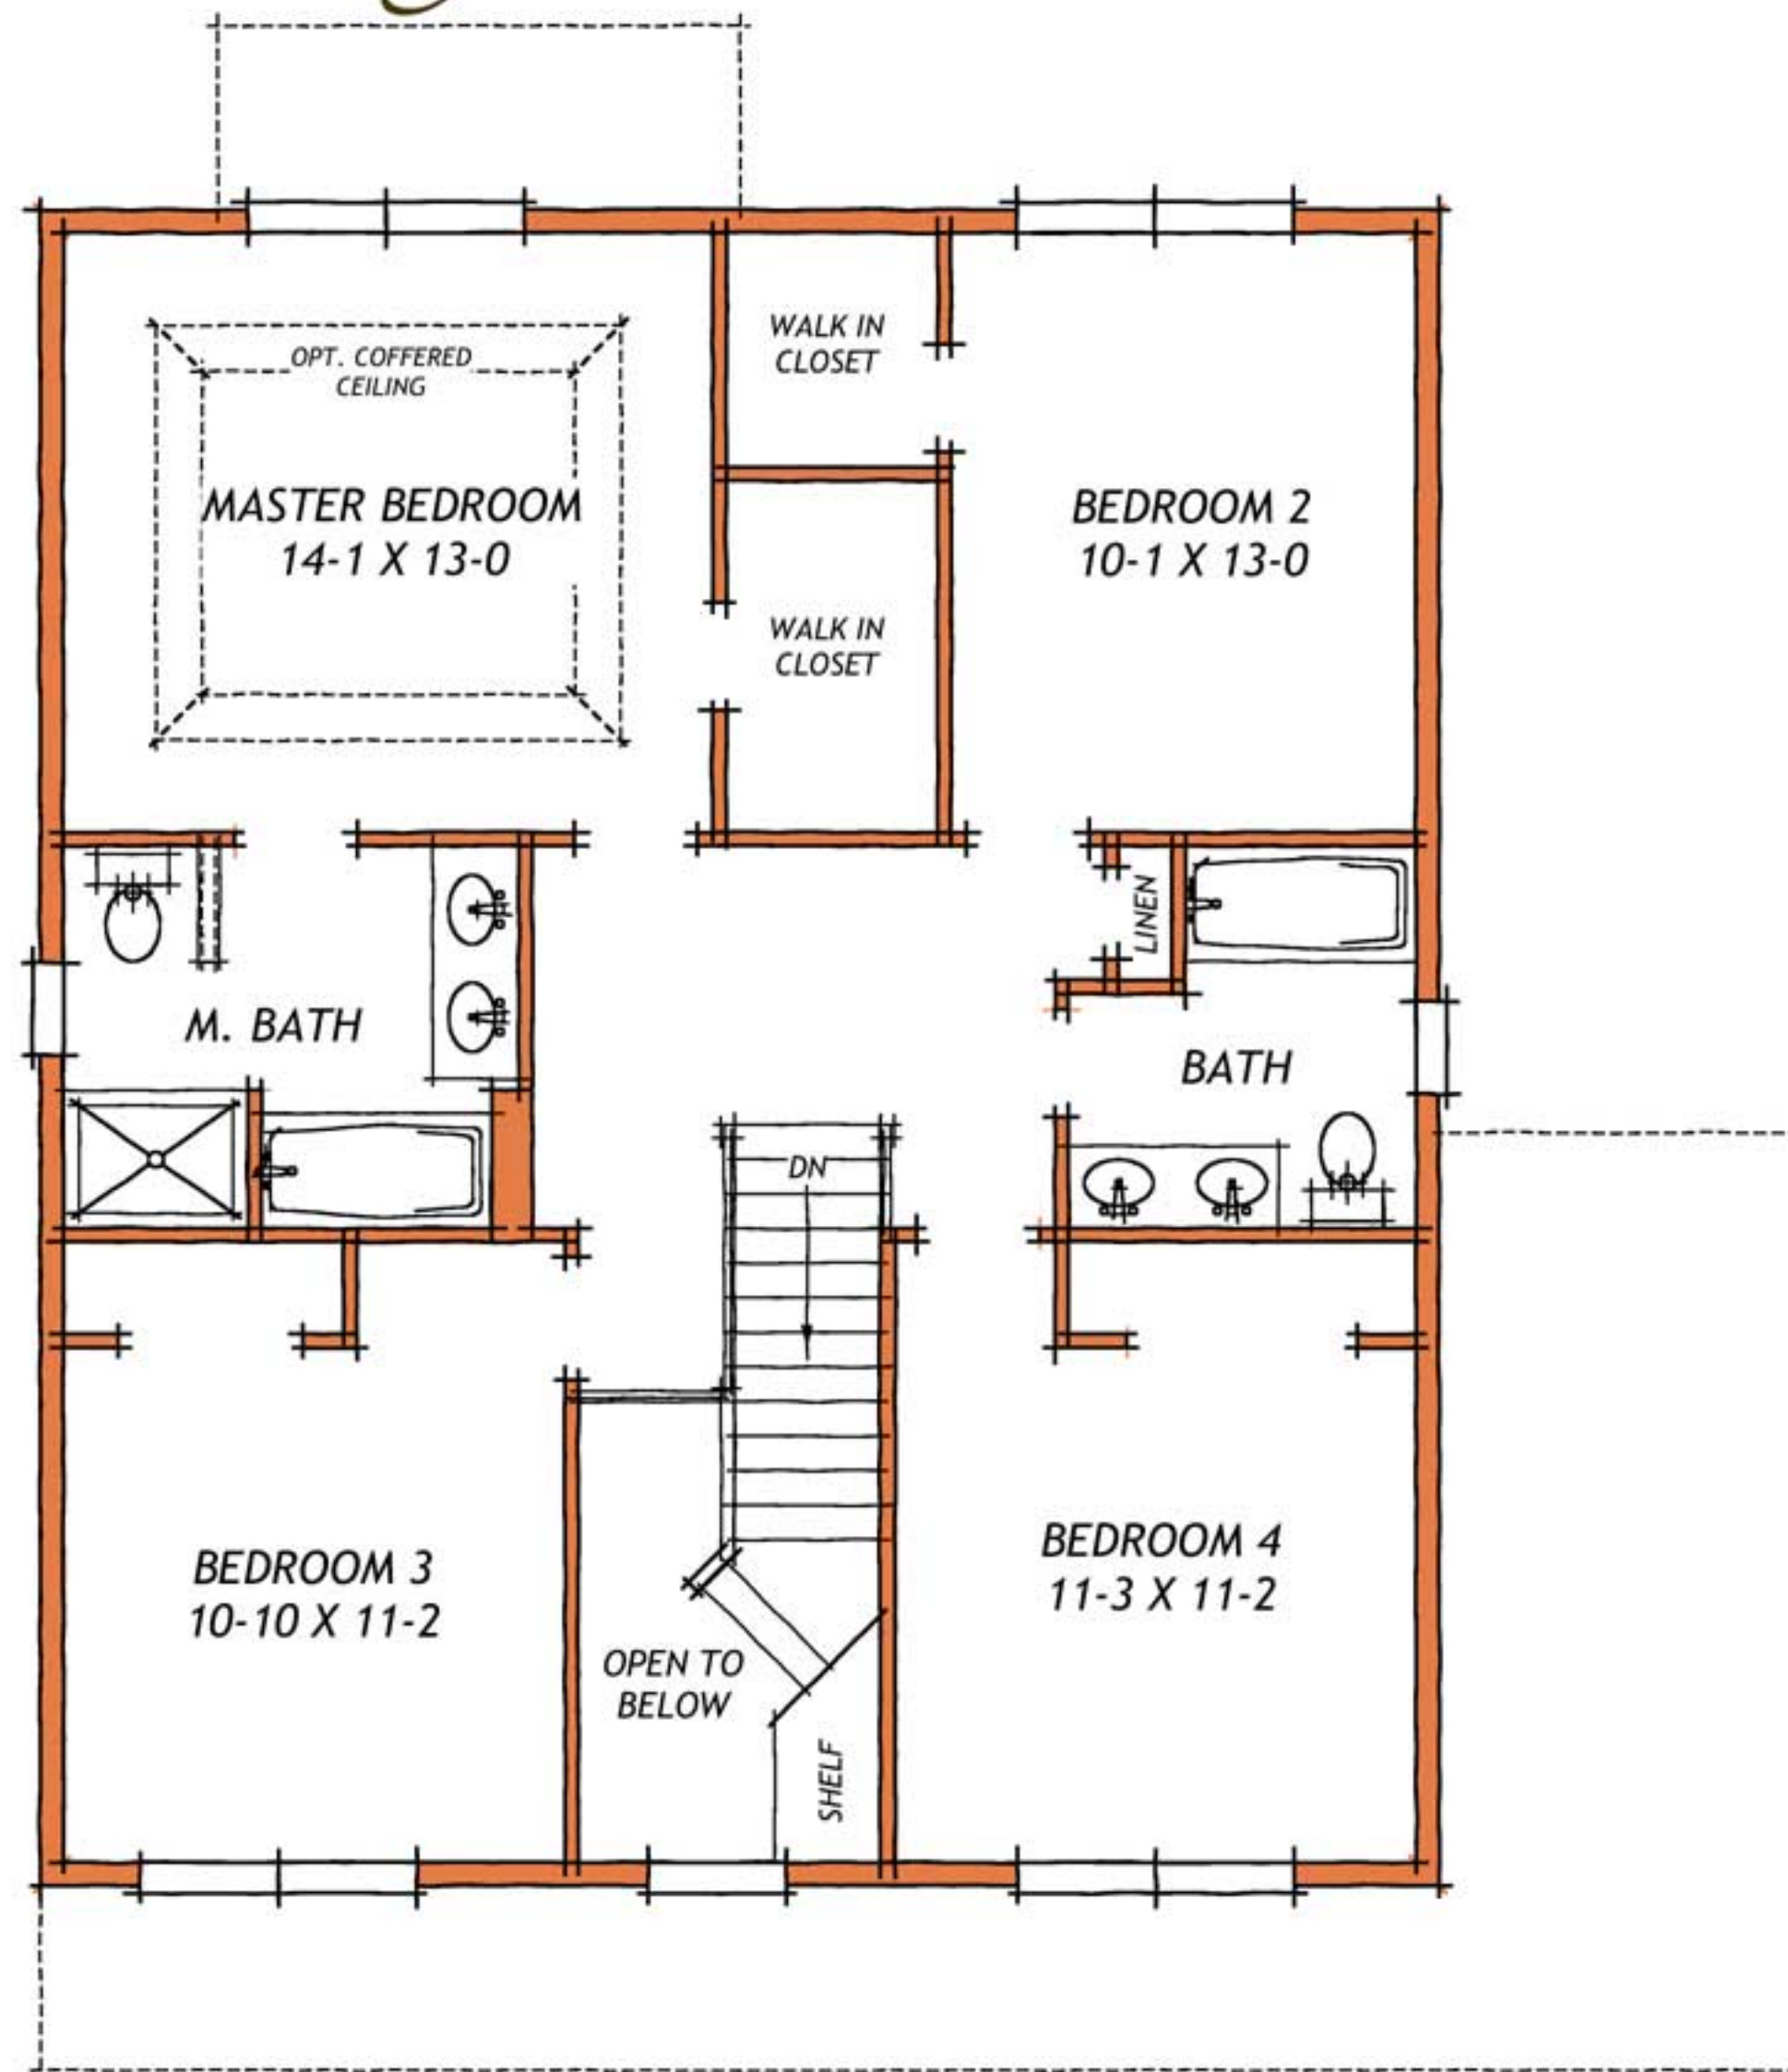

Somerdale Collection

Country Farmhouse

Dale Kunkel

Somerdale Country Farmhouse

First Floor Plan

FIRST FLOOR PLAN

SQUARE FEET:	
FIRST FLOOR	915
SECOND FLOOR	1,053
VOLUME	53
TOTAL	2,021

OPT. BREAKFAST AREA 45

FOOTPRINT: 38'-4" X 40'-4"

Somerdale Country Farmhouse

Second Floor Plan

SECOND FLOOR PLAN