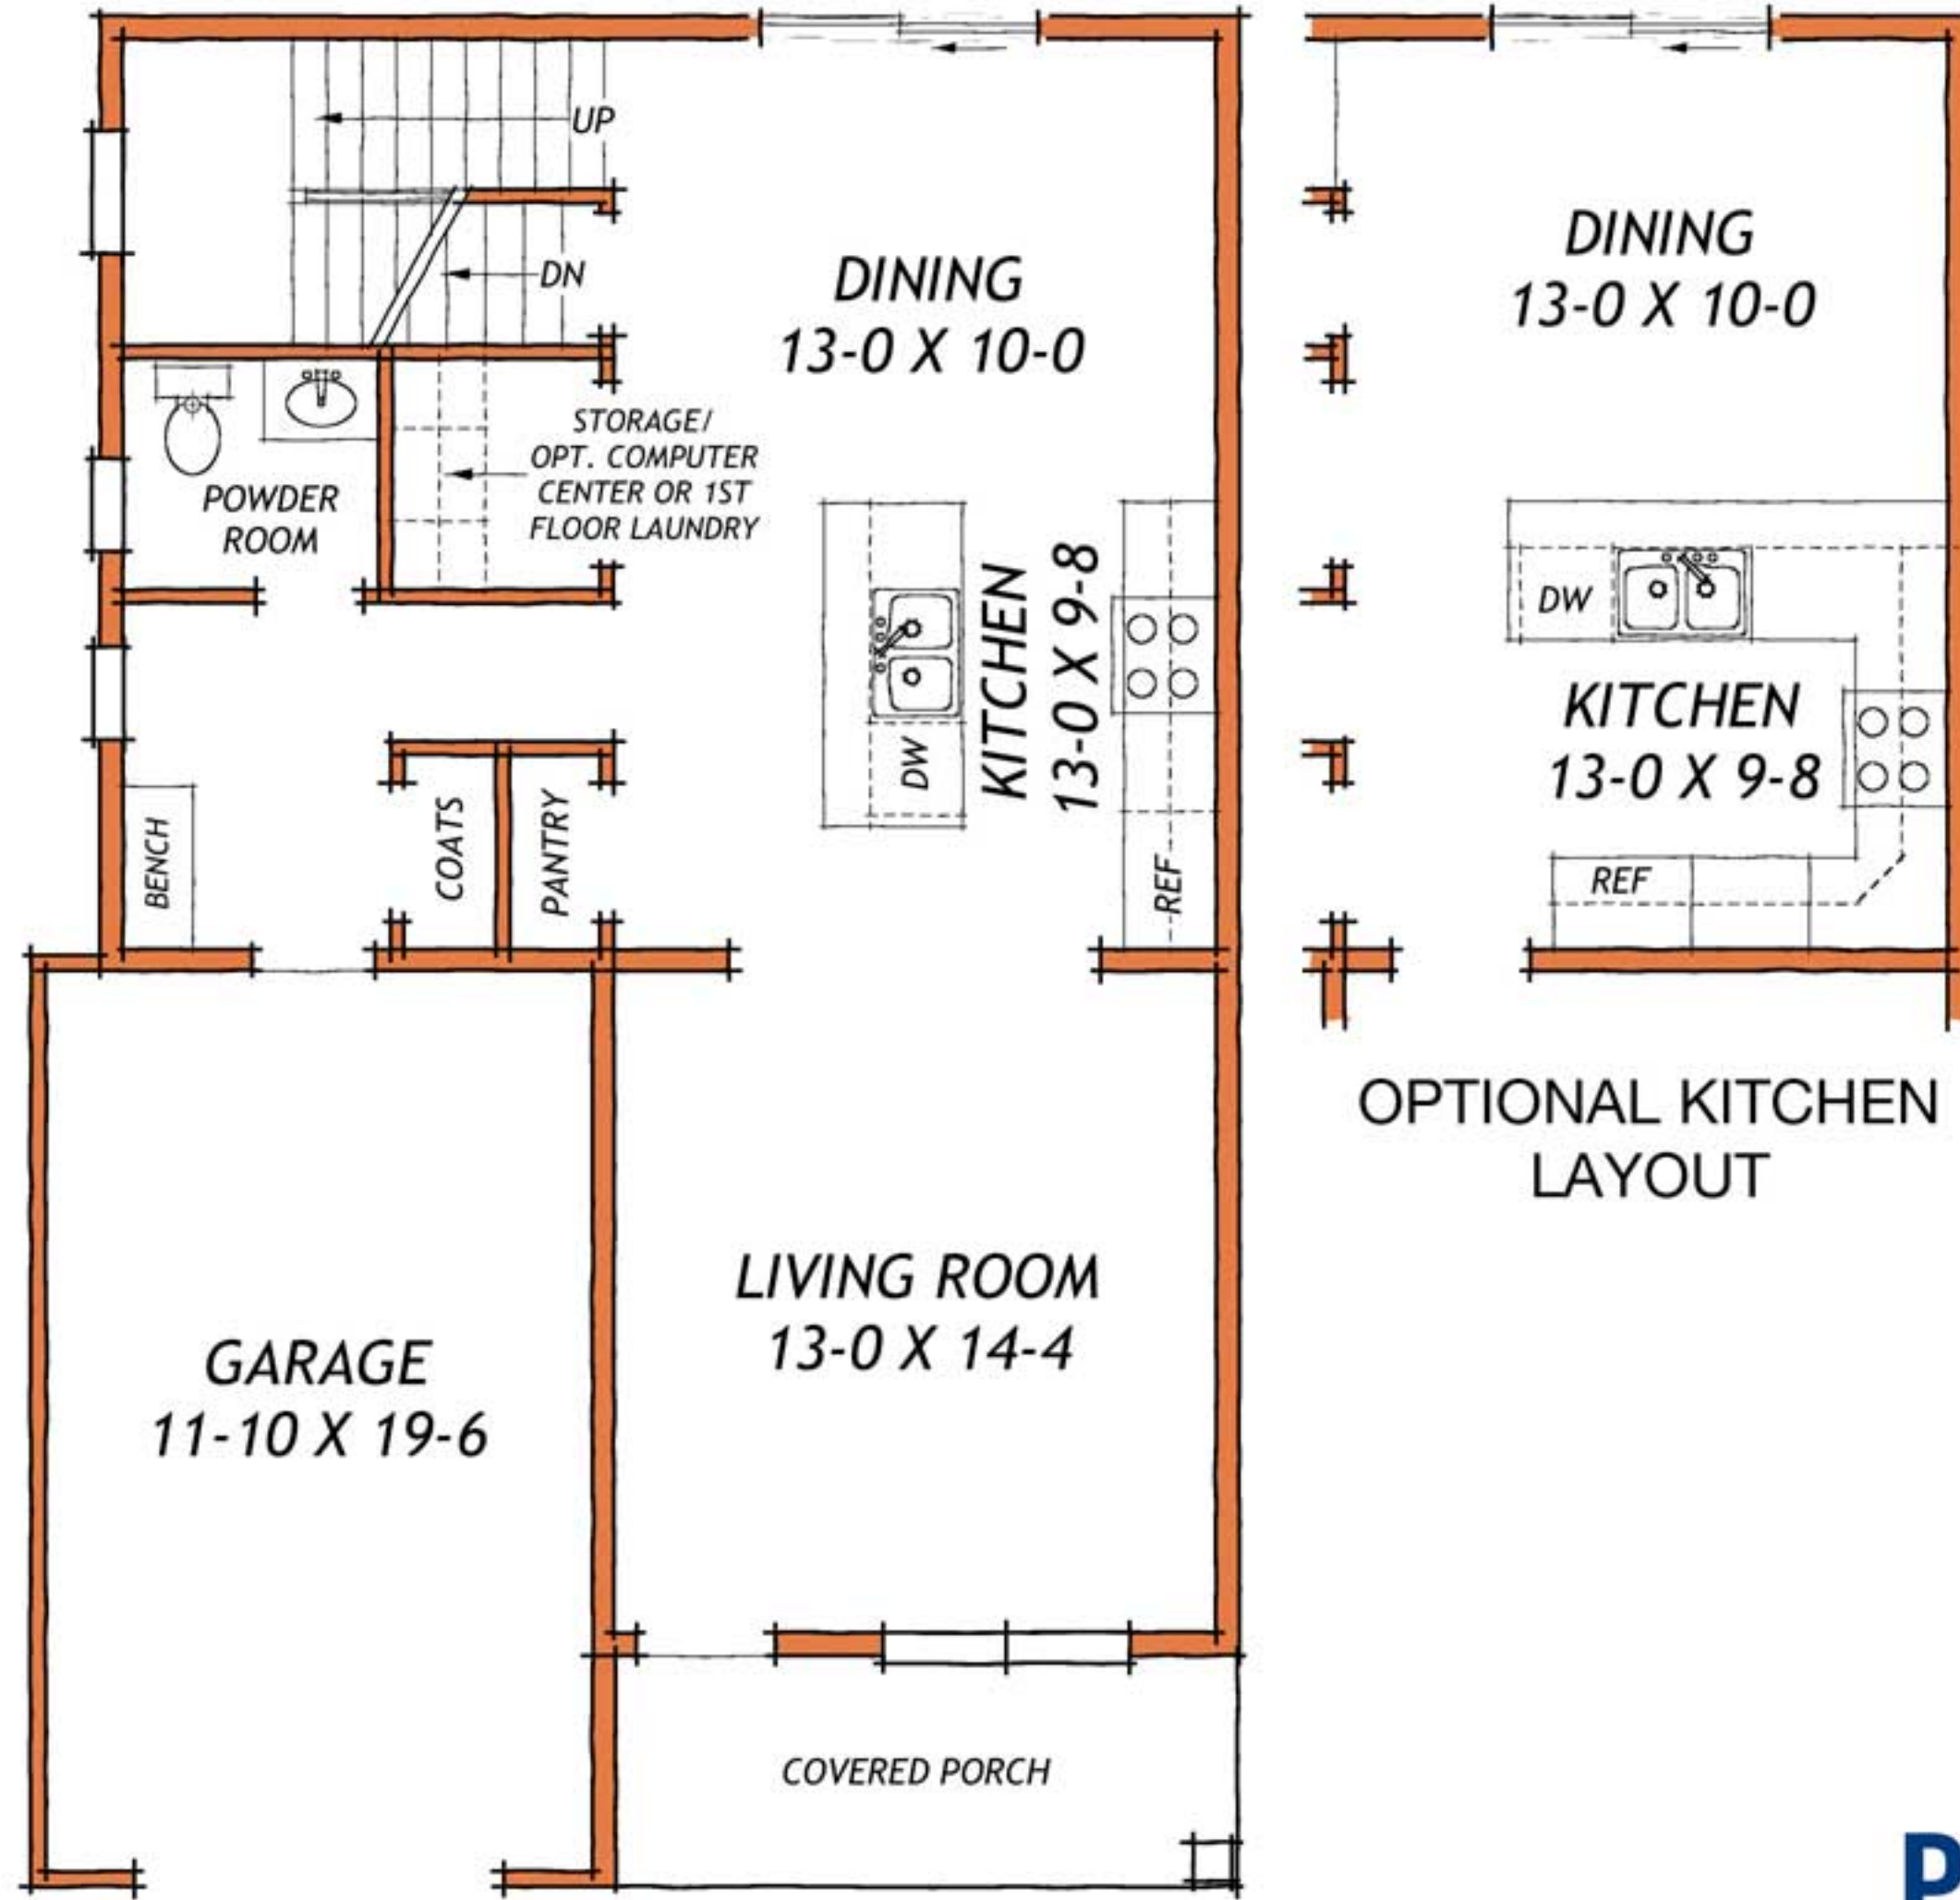

Stanford Collection

Country Farmhouse

Dale Kunkel

© 2015- All Rights Reserved.

Shown With Available Options

Stanford Country Farmhouse

First Floor Plan

FIRST FLOOR PLAN

OPTIONAL KITCHEN LAYOUT

SQUARE FEET:

FIRST FLOOR	717
SECOND FLOOR	932
TOTAL	1,649

FOOTPRINT: 26'-2" X 40'-6"

Stanford Country Farmhouse

Second Floor Plan

SECOND FLOOR PLAN