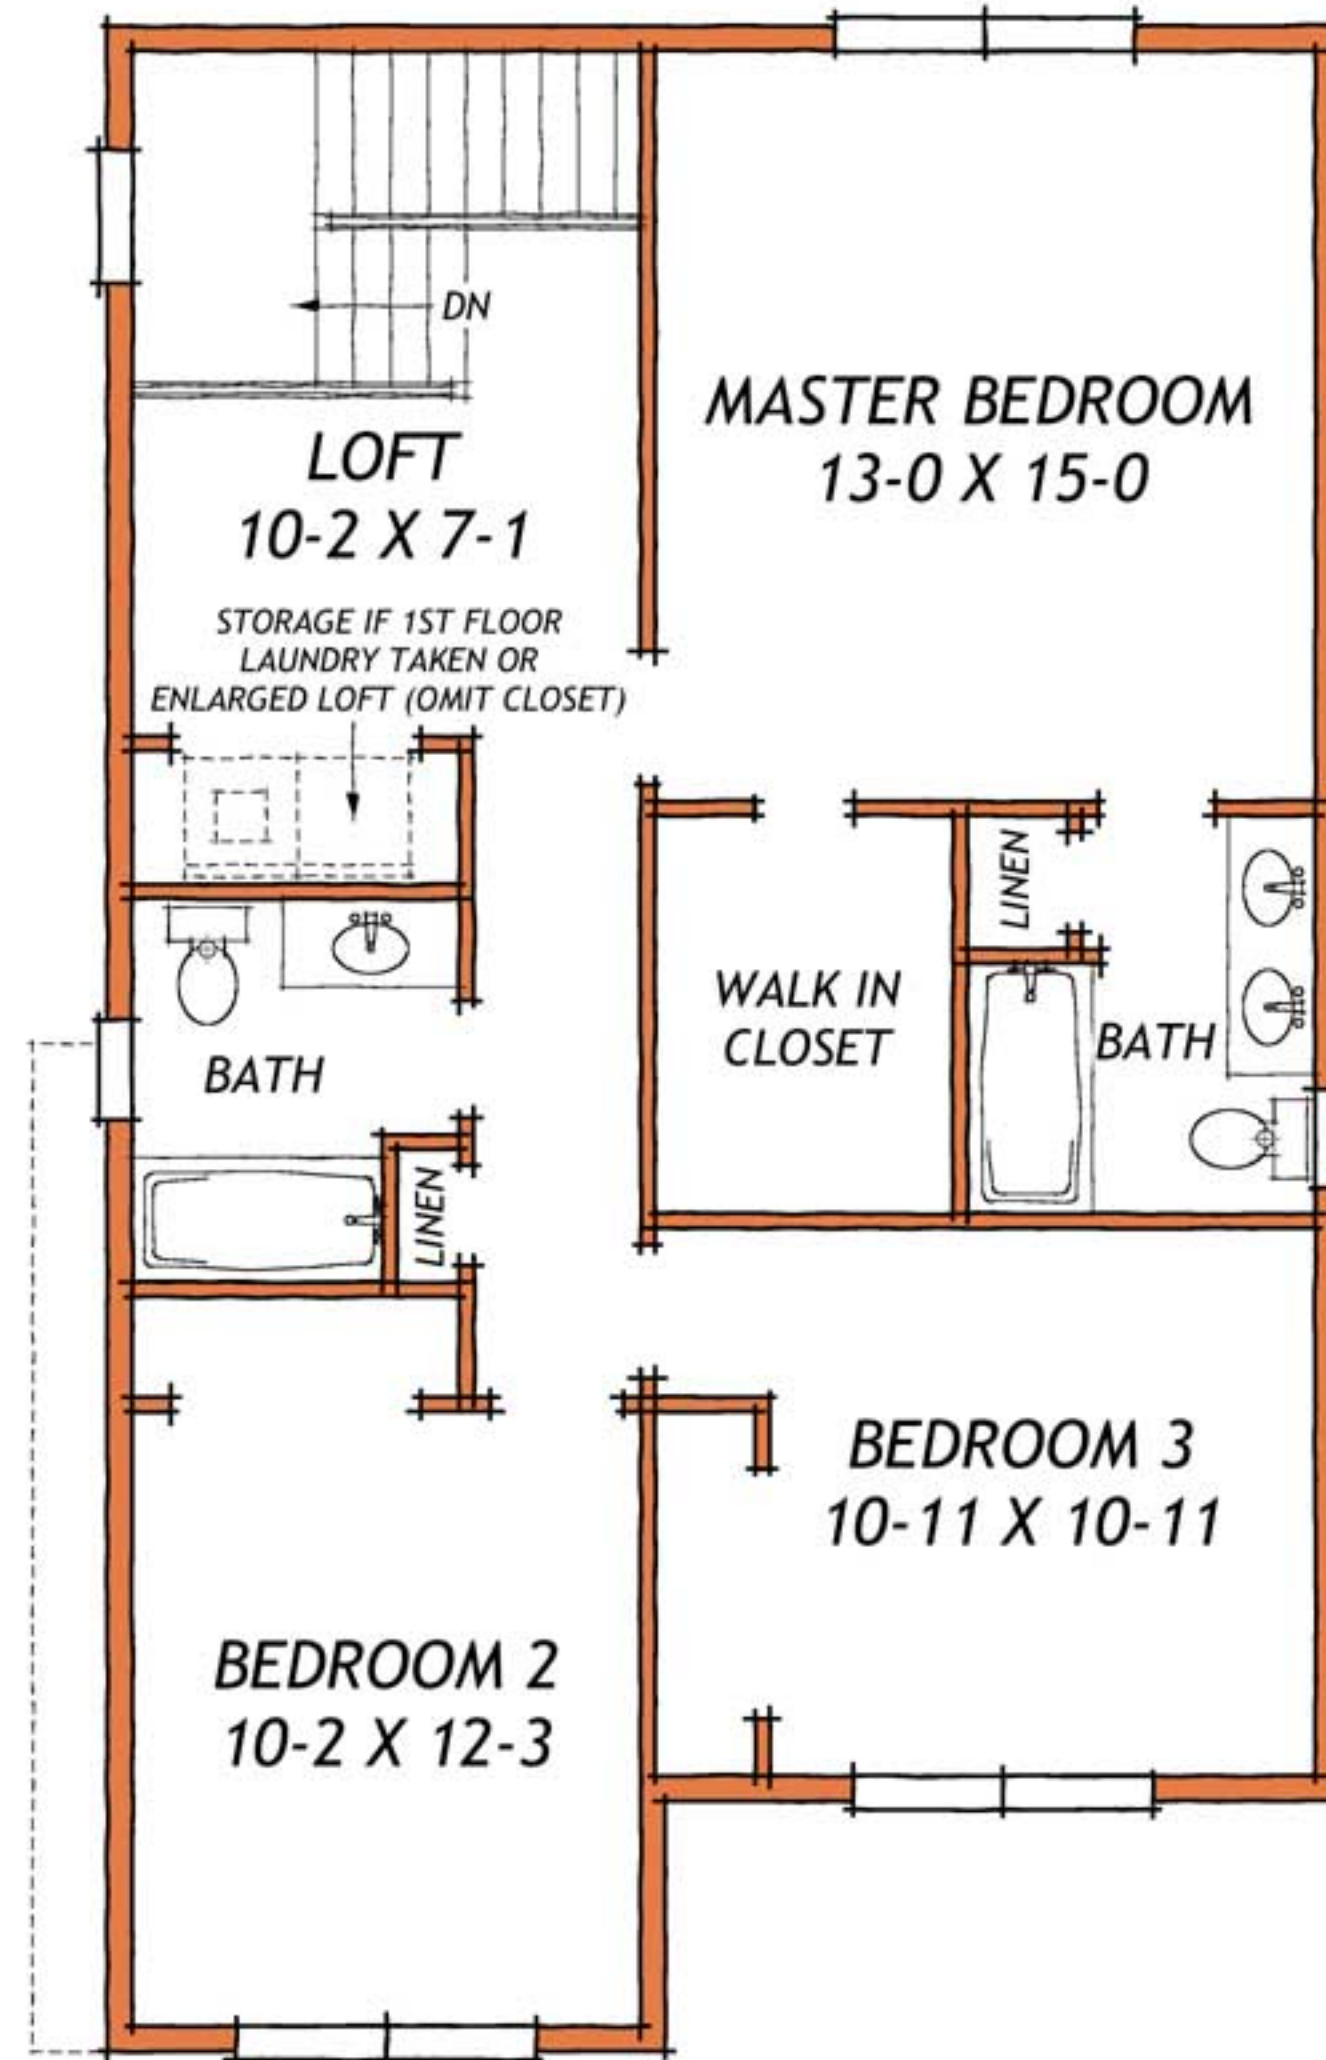

OPTIONAL KITCHEN LAYOUT

SQUARE FEET:

FIRST FLOOR	717
SECOND FLOOR	932
TOTAL	1,649

FOOTPRINT: 26'-2" X 40'-6"

Stanford Country Farmhouse

Second Floor Plan

SECOND FLOOR PLAN